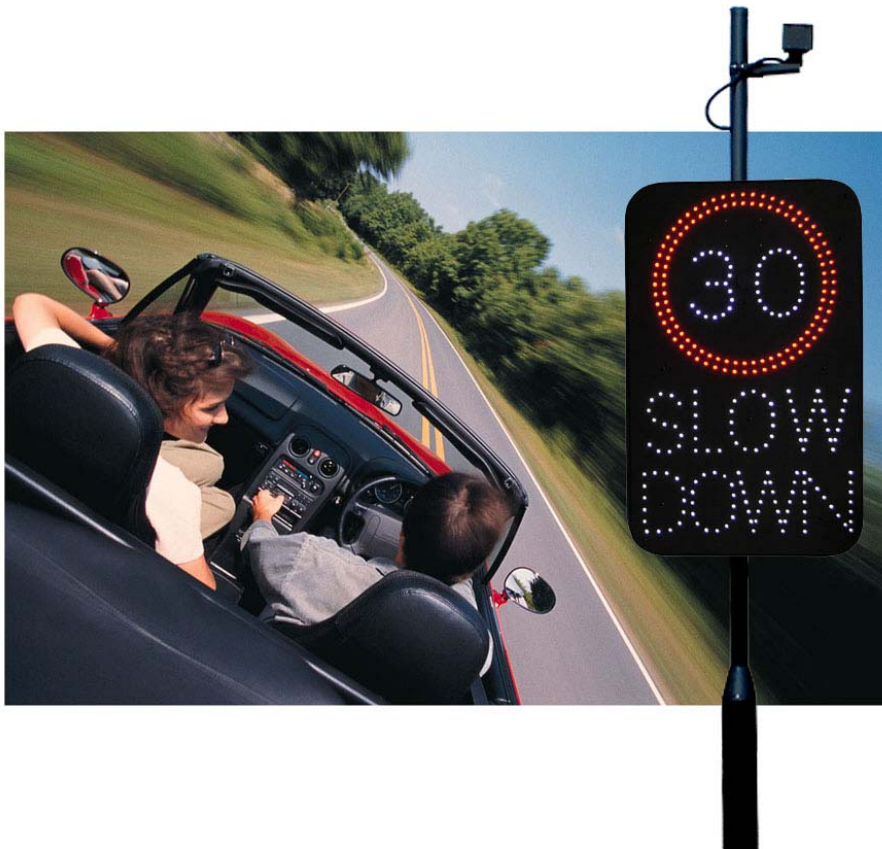

Vehicle Activated Signs

Putting safety at the forefront

Product Range

MessageMaker Displays supplies a comprehensive range of vehicle activated and interactive road signs which have been designed to meet the needs of today's traffic control requirements.

Product Benefits

Between 22% and 32% of road traffic accidents have excessive speed as a contributory factor (source Killing speed and saving lives DOT 1992). The current fixed signs whilst presenting a warning to speeding vehicles or a directive to drivers, has very little impact on their actual current driving speed.

Vehicle Activated Signs that respond to or interact with drivers have been shown to reduce speeds significantly on hazardous sites and within speed limit areas. The use of an interactive sign recognises that drivers make sensible decisions on their actions if given real time relevant information on their driving behaviour.

Typical Example Displays

Technical Information

All signs are low maintenance, incorporate slim line LED technology providing high visibility over a wide viewing angle, they contain as standard light sensitive dimming circuitry and can be activated by either a timer, radar or by an inductive loop. The radar is typically built into the display (external versions available) and can be easily programmed for activation speeds.